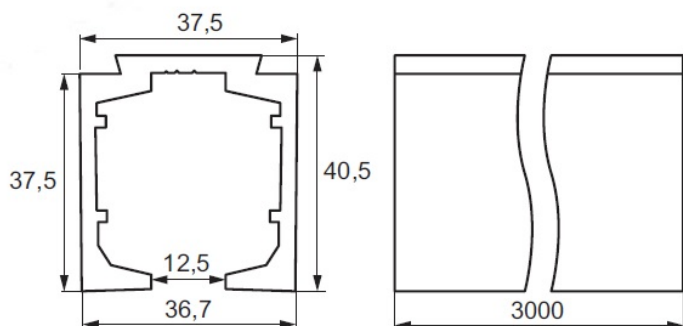

PRODUCT SHEET

Description:

Alu Top Profile 3000mm, Brushed Alu F/Glass Folding Door

Item number:

28.25.220-0

Units	Box	Carton	HS Code	Barcode
Pcs.	1	7	7604299090	
				5704866444736

SISO A/S

Mileparken 11
DK-2740 Skovlunde
Denmark
VAT: DK 24786013